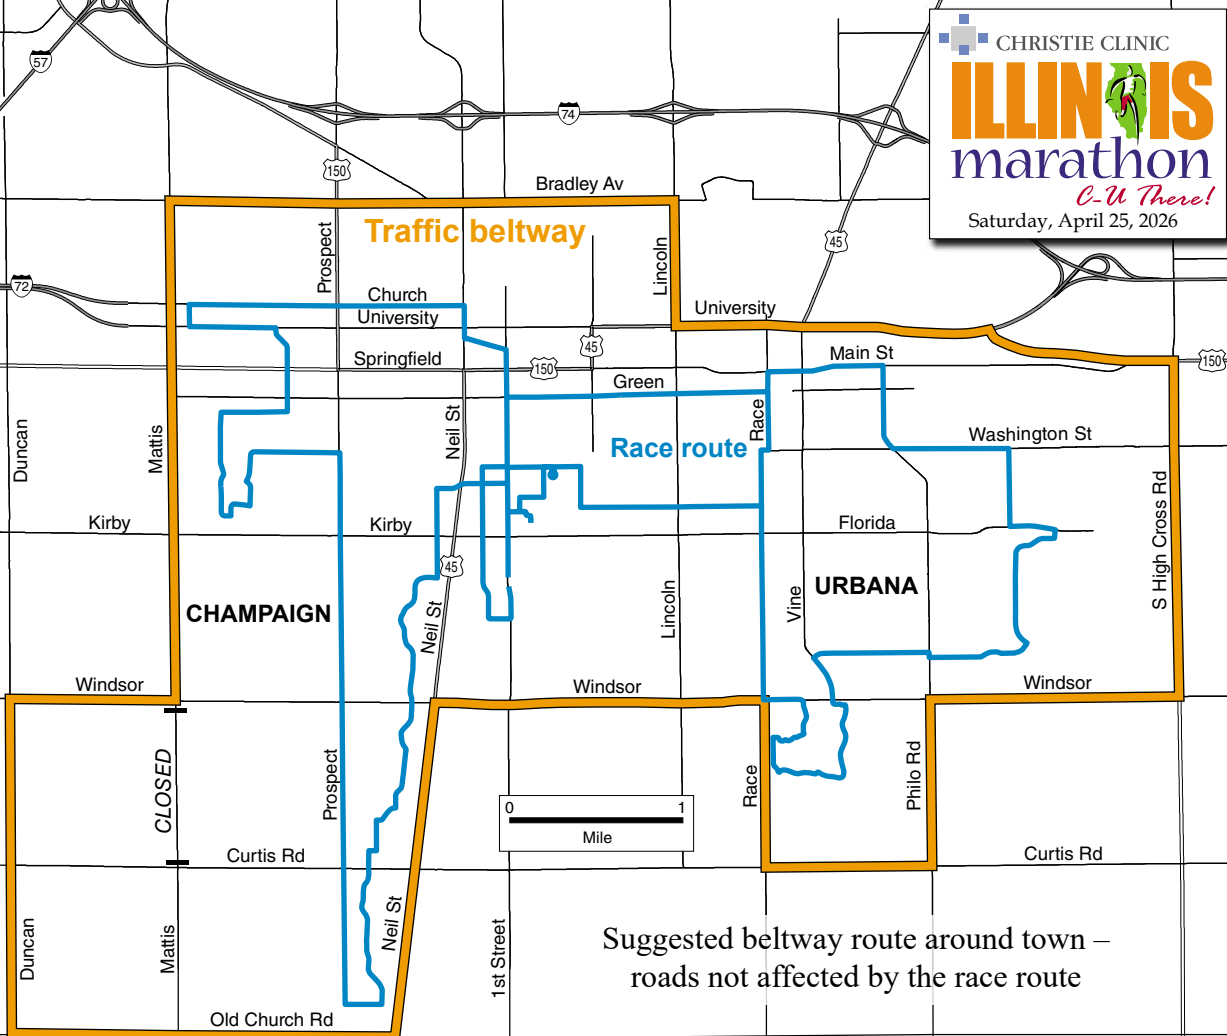

CHRISTIE CLINIC
ILLINOIS
 marathon
C-U There!
 Saturday, April 25, 2026

Suggested beltway route around town – roads not affected by the race route