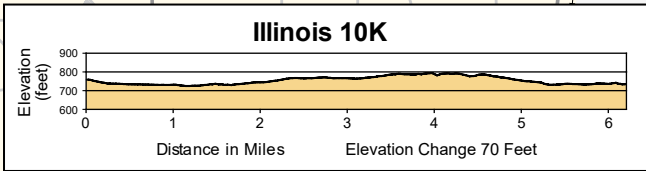

10K

- Water
- Nuun Endurance
- Shelter
- Entertainment

0 0.5 Miles

CHRISTIE CLINIC
ILLINOIS 10K
 RUN/WALK
 Saturday, April 30, 2022

START

FINISH