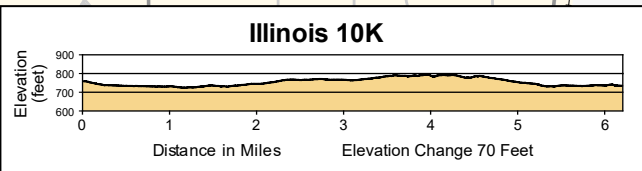

10K  
 Water  
 Nuun Endurance  
 Shelter  
 Entertainment

0 ————— 0.5  
 Miles

**CHRISTIE CLINIC**  
**ILLINOIS 10K**  
 RUN/WALK  
 Saturday, May 1, 2021

Cartography by J. Domier